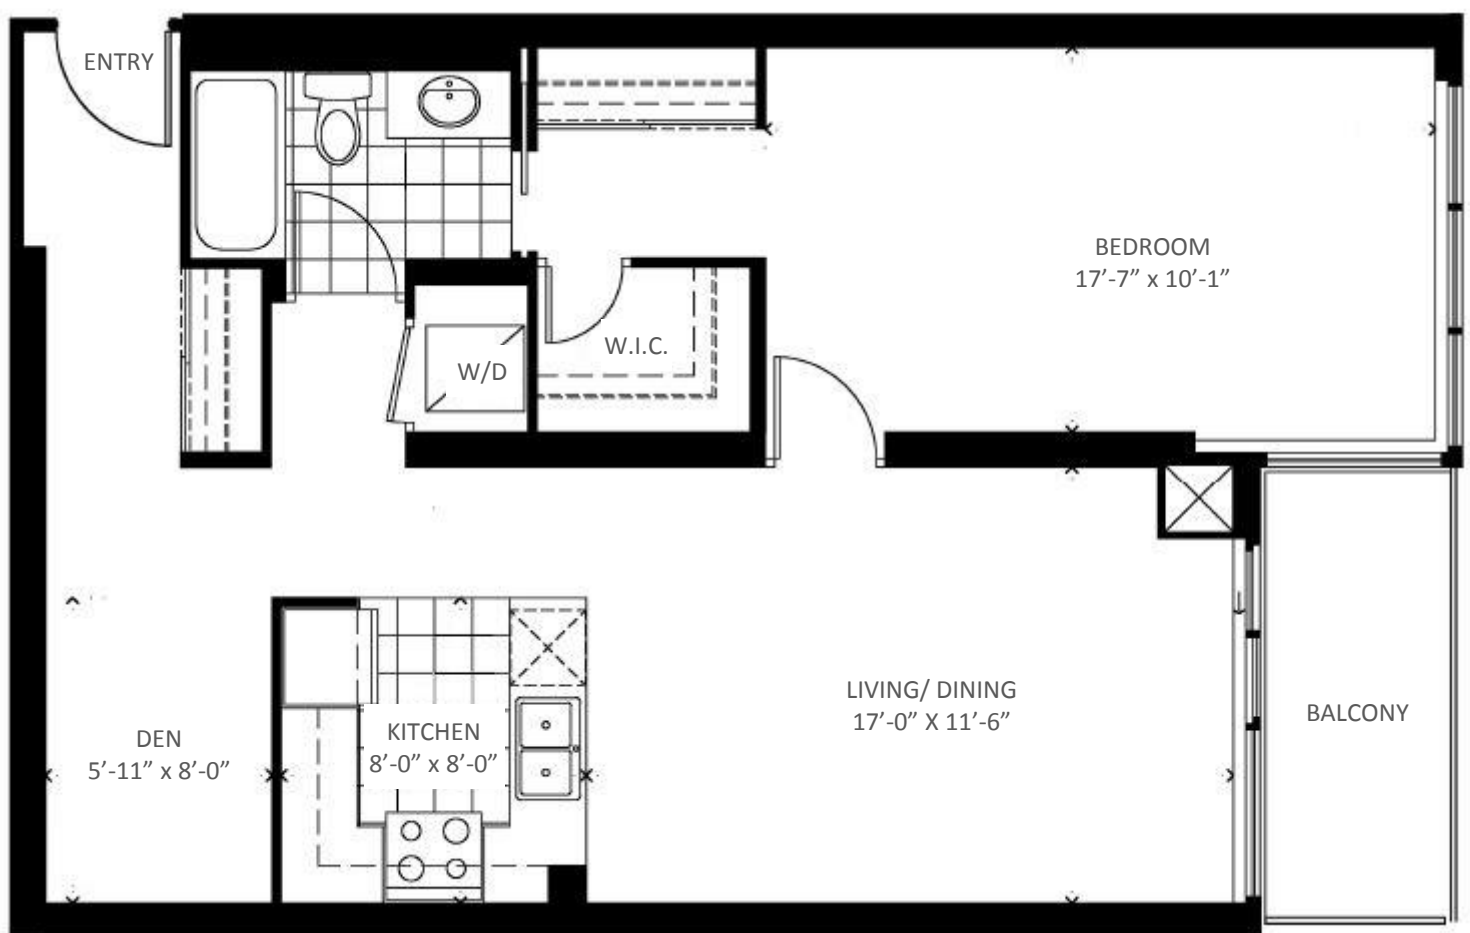

Crystal

TOWER 2
55 EGLINTON AVE. WEST

SUITE 407

1 BEDROOM + DEN

Suite Area: 830 Sq.Ft.
Balcony Area: 60 Sq.Ft.

Total Area: **890 Sq. Ft.**

Floor 4

EGLINTON AVE. WEST